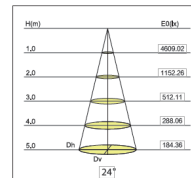

Relative spectral perception of brightness and melanopic effect

Effect as a percentage

LED life time		Operating time 1,000 h											
Lamp Lumen Maintenance Factor		1	10	20	30	40	50	60	70	80	90	100	
Lamp Survival Factor		1	1	1	1	1	1	1	1	0.99	0.99	0.99	
L80	50,000 h	LLMF	1	0.96	0.92	0.88	0.84	0.80	0.76	0.72	0.68	0.60	
		LSF	1	1	1	1	1	1	0.99	0.99	0.99	0.98	
L80	100,000 h	LLMF	1	0.98	0.96	0.94	0.92	0.90	0.88	0.86	0.84	0.82	0.80
		LSF	1	1	1	1	1	1	1	0.99	0.99	0.99	0.99

LED

series wiring

LM-80

FLICKER FREE