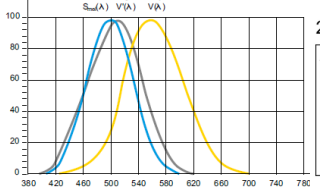

On/Off Dali Dimmable Phase Dimming 1-10

Beam Angle 15° 24° 38° 60°

Kelvin 27 30 40 50 60

2700K 3000K 4000K 5000K 6000K

Finishing W B

white black

Wattage 8 — 10 — 15 — 20

Lighting Customization Solution can offer you modifications for environment with higher options as a customized product.

McA Step 3

220~240V

Relative spectral perception of brightness and melanopic effect

Effect as a percentage

LED life time		Operating time 1,000 h											
Lamp Lumen Maintenance Factor		1	10	20	30	40	50	60	70	80	90	100	
Lamp Survival Factor		1	1	1	1	1	1	1	1	0.99	0.99	0.99	
L80	50,000 h	LLMF	1	0.96	0.92	0.88	0.84	0.80	0.76	0.72	0.68	0.60	
		LSF	1	1	1	1	1	1	0.99	0.99	0.99	0.98	
L80	100,000 h	LLMF	1	0.98	0.96	0.94	0.92	0.90	0.88	0.86	0.84	0.82	0.80
		LSF	1	1	1	1	1	1	1	0.99	0.99	0.99	0.99