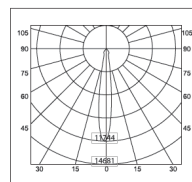

Relative spectral perception of brightness and melanopic effect

Effect as a percentage

LED life time		Operating time 1,000 h											
Lamp Lumen Maintenance Factor		1	10	20	30	40	50	60	70	80	90	100	
Lamp Survival Factor		1	1	1	1	1	1	1	1	0.99	0.99	0.99	
L80	50,000 h	LLMF	1	0.96	0.92	0.88	0.84	0.80	0.76	0.72	0.68	0.60	
		LSF	1	1	1	1	1	1	0.99	0.99	0.99	0.98	
L80	100,000 h	LLMF	1	0.98	0.96	0.94	0.92	0.90	0.88	0.86	0.84	0.82	0.80
		LSF	1	1	1	1	1	1	1	0.99	0.99	0.99	0.99

LED

series wiring

LM-80

FLICKER FREE