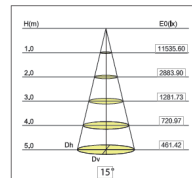

Model --- **MAYAER**

A - Ø 106X72mm

Default Available

MAYAER-A-0-15-27-W-8W

Product Assistant Chart

MAYAER X X X X X

Size — A —————

Driver 0 1 2 3 4

On/Off Dali Dimmable Phase Dimming 1-10

Beam Angle 15° 24° 38° 60°

Kelvin 27 30 40 50 60

2700K 3000K 4000K 5000K 6000K

Finishing W B

white black

Wattage 8 — 10 — 15 — 20

Lighting Customization Solution can offer you modifications for environment with higher options as a customized product.

McA Step 3

220~240V

Relative spectral perception of brightness and melanopic effect

Effect as a percentage

LED life time		Operating time 1,000 h											
Lamp Lumen Maintenance Factor		1	10	20	30	40	50	60	70	80	90	100	
Lamp Survival Factor		1	1	1	1	1	1	1	1	0.99	0.99	0.99	
L80	50,000 h	LLMF	1	0.96	0.92	0.88	0.84	0.80	0.76	0.72	0.68	0.60	
		LSF	1	1	1	1	1	1	0.99	0.99	0.99	0.98	
L80	100,000 h	LLMF	1	0.98	0.96	0.94	0.92	0.90	0.88	0.86	0.84	0.82	0.80
		LSF	1	1	1	1	1	1	1	0.99	0.99	0.99	0.99