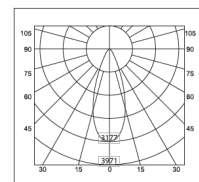

Relative spectral perception of brightness and melanopic effect

Effect as a percentage

LED life time		Operating time 1,000 h											
Lamp Lumen Maintenance Factor		1	10	20	30	40	50	60	70	80	90	100	
Lamp Survival Factor		1	1	1	1	1	1	1	1	0.99	0.99	0.99	
L80	50,000 h	LLMF	1	0.96	0.92	0.88	0.84	0.80	0.76	0.72	0.68	0.60	
		LSF	1	1	1	1	1	1	0.99	0.99	0.99	0.98	
L80	100,000 h	LLMF	1	0.98	0.96	0.94	0.92	0.90	0.88	0.86	0.84	0.82	0.80
		LSF	1	1	1	1	1	1	1	0.99	0.99	0.99	0.99

LED

series wiring

LM-80

FLICKER FREE