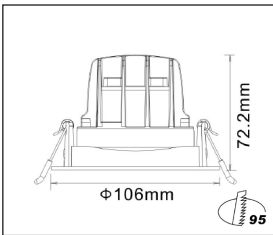

High Lumen Efficacy 115lm/W

Body - Die cast aluminum housing with solvent free powder coating

Diffuser - PMMA polycarbonate pattern lens.

Glowing Wire Test - 850°

Temperature - ta=20 °C ~ ta max=50 °C

Class - III

Model --- **MAYAER**

A - Ø 106X72mm

Default Available

MAYAER-A-0-15-27-W-8W

Product Assistant Chart

MAYAER X X X X X

Size — A —————

Driver 0 1 2 3 4