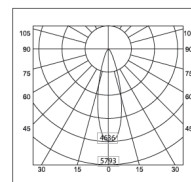

Relative spectral perception of brightness and melanopic effect

Effect as a percentage

LED life time		Operating time 1,000 h											
Lamp Lumen Maintenance Factor		1	10	20	30	40	50	60	70	80	90	100	
Lamp Survival Factor		1	1	1	1	1	1	1	1	0.99	0.99	0.99	
L80	50,000 h	LLMF	1	0.96	0.92	0.88	0.84	0.80	0.76	0.72	0.68	0.60	
		LSF	1	1	1	1	1	1	0.99	0.99	0.99	0.98	
L80	100,000 h	LLMF	1	0.98	0.96	0.94	0.92	0.90	0.88	0.86	0.84	0.82	0.80
		LSF	1	1	1	1	1	1	1	0.99	0.99	0.99	0.99

LED

series wiring

LM-80

FLICKER FREE