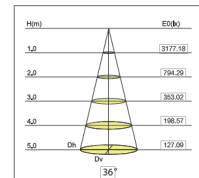

Model --- **MAYAER**

A - Ø 106X72mm

Default Available

MAYAER-A-0-15-27-W-8W

Product Assistant Chart

MAYAER X X X X X

Size — A —————

Driver 0 1 2 3 4

On/Off Dali Dimmable Phase Dimming 1-10

Beam Angle 15° 24° 38° 60°

Kelvin 27 30 40 50 60

2700K 3000K 4000K 5000K 6000K

Finishing W B

white black

Wattage 8 — 10 — 15 — 20

Lighting Customization Solution can offer you modifications for environment with higher options as a customized product.

McA Step 3

220~240V

Relative spectral perception of brightness and melanopic effect

Effect as a percentage

LED life time		Operating time 1,000 h											
Lamp Lumen Maintenance Factor		1	10	20	30	40	50	60	70	80	90	100	
Lamp Survival Factor		1	1	1	1	1	1	1	1	0.99	0.99	0.99	
L80	50,000 h	LLMF	1	0.96	0.92	0.88	0.84	0.80	0.76	0.72	0.68	0.60	
		LSF	1	1	1	1	1	1	0.99	0.99	0.99	0.98	
L80	100,000 h	LLMF	1	0.98	0.96	0.94	0.92	0.90	0.88	0.86	0.84	0.82	0.80
		LSF	1	1	1	1	1	1	1	0.99	0.99	0.99	0.99