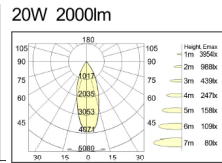

Relative spectral perception of brightness and melanopic effect

Effect as a percentage

LED life time		Operating time 1,000 h											
Lamp Lumen Maintenance Factor		1	10	20	30	40	50	60	70	80	90	100	
Lamp Survival Factor		1	1	1	1	1	1	1	1	0.99	0.99	0.99	
L80	50,000 h	LLMF	1	0.96	0.92	0.88	0.84	0.80	0.76	0.72	0.68	0.60	
		LSF	1	1	1	1	1	1	0.99	0.99	0.99	0.98	
L80	100,000 h	LLMF	1	0.98	0.96	0.94	0.92	0.90	0.88	0.86	0.84	0.82	0.80
		LSF	1	1	1	1	1	1	1	0.99	0.99	0.99	0.99

LED

series wiring

LM-80

FLICKER FREE